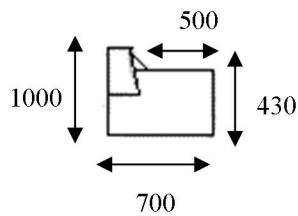

CONSTRUCTION

FRAME: - Jarrah / Ply

SUSPENSION: - Black Cat Seat Webbing

SEAT CUSHIONS: - Dunlop Enduro Foam

BACK CUSHIONS: - Dunlop Enduro Foam

LEGS: - Glides

AVAILABLE IN FABRIC + LEATHER