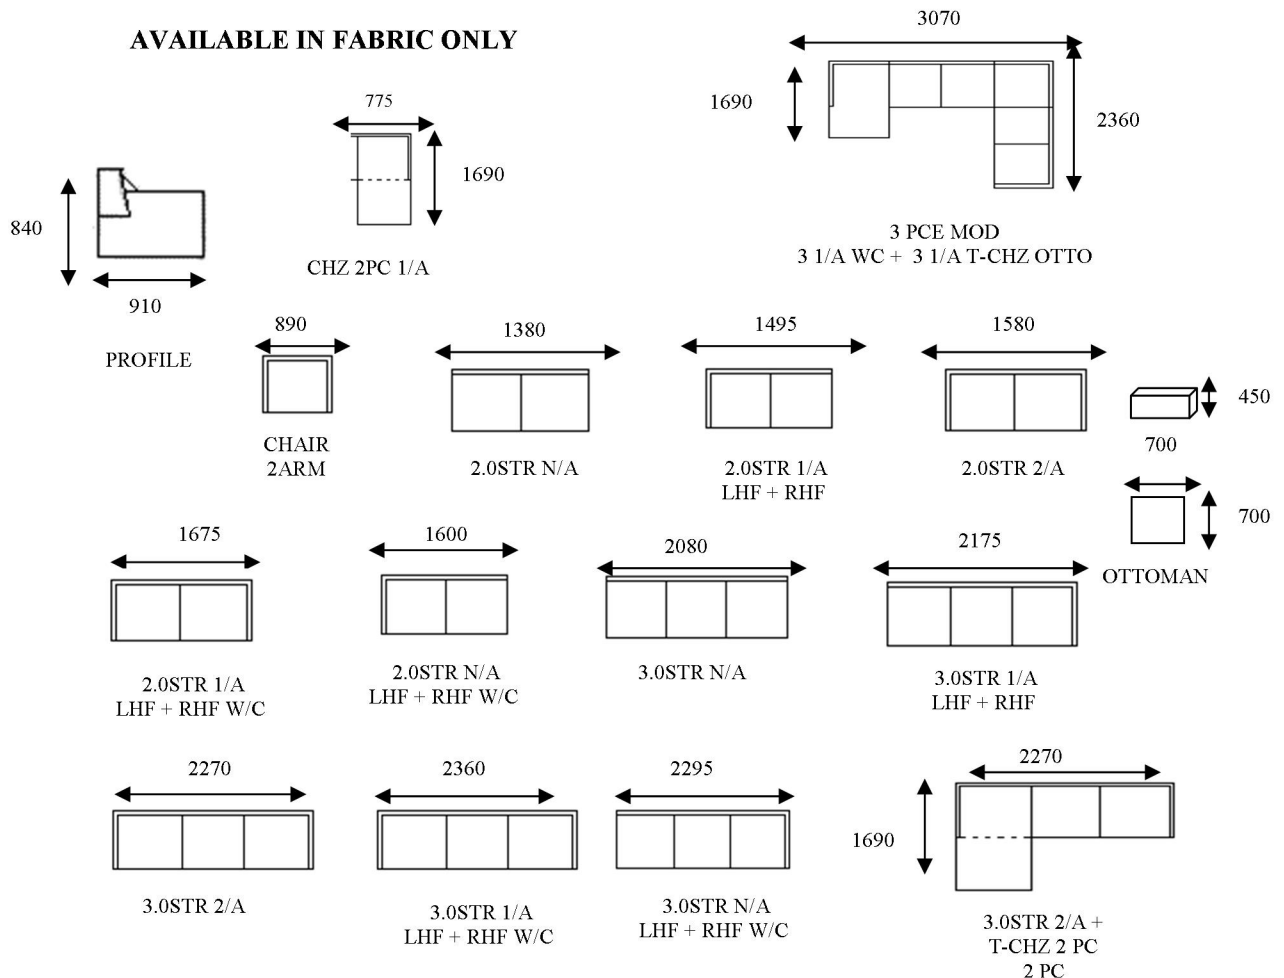

BACK CUSHIONS: - 15 Denier Polyfibre Fill Backs

LEGS: - Cayman wooden leg- std colour Walnut (120mm)

AVAILABLE IN FABRIC ONLY

NOTE: AS EACH PIECE IS HANDCRAFTED IT IS POSSIBLE THAT MEASUREMENTS MAY VARY SLIGHTLY