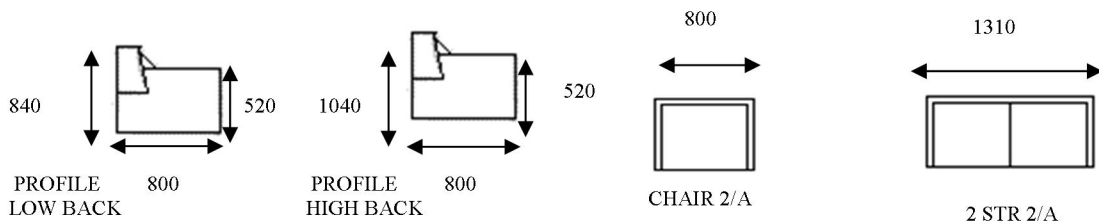

Available in a Large Variety of Fabrics & Colours

NOTE: AS EACH PIECE IS HAND CRAFTED IT IS POSSIBLE THAT MEASUREMENTS MAY VARY SLIGHTLY