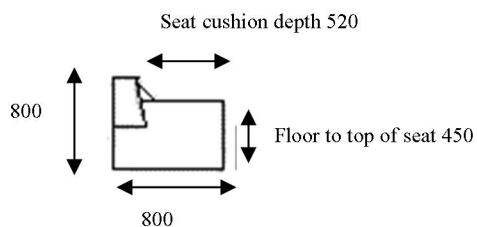

AVAILABLE IN ALL FABRIC OR ALL LEATHER

CHAIR
2ARM

2.5STR
2ARM

SOFA BED
2ARM

PROFILE

OTTOMAN

OTTO HEIGHT 420