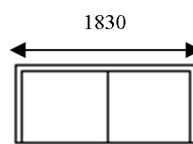

AVAILABLE IN ALL FABRIC OR ALL LEATHER

CHAIR
2ARM

2.5STR
2ARM

SOFA BED
2ARM

PROFILE

OTTOMAN

OTTO HEIGHT 420