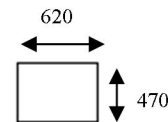

AVAILABLE IN ALL FABRIC OR ALL LEATHER

CHAIR
2ARM

2.5STR
2ARM

SOFA BED
2ARM

PROFILE

OTTOMAN

OTTO HEIGHT 420