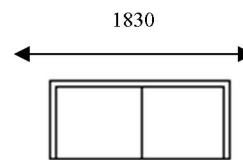

AVAILABLE IN ALL FABRIC OR ALL LEATHER

CHAIR
2ARM

2.5STR
2ARM

SOFA BED
2ARM

PROFILE

OTTOMAN

OTTO HEIGHT 420