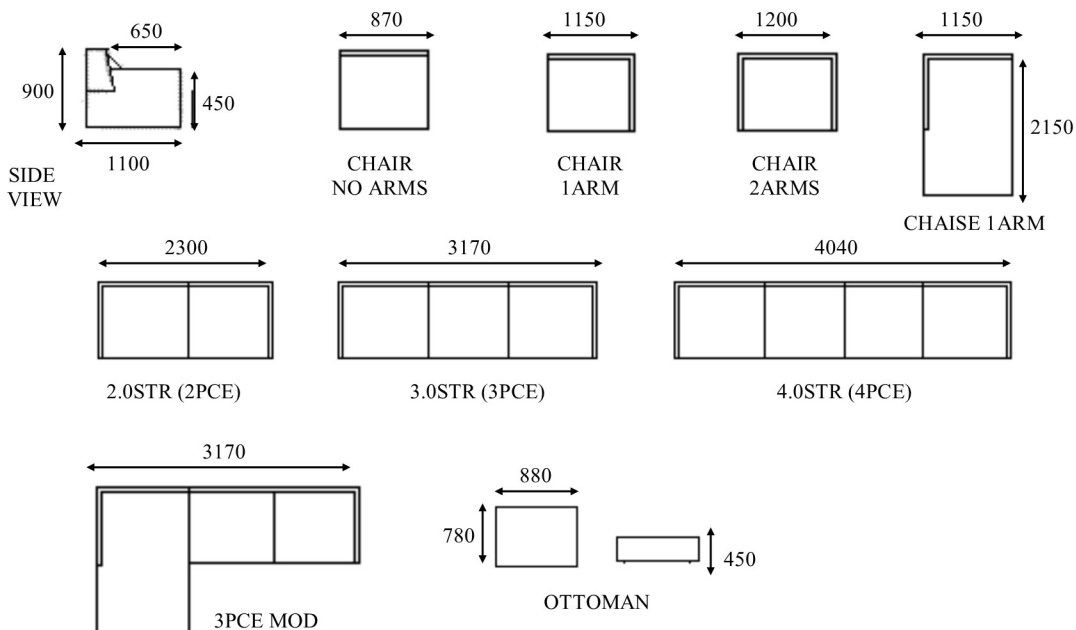

**CHAIZE:** - Standard LHF - Option RHF

**NOTE: AS EACH PIECE IS HAND CRAFTED IT IS POSSIBLE THAT MEASUREMENTS MAY VARY SLIGHTLY**