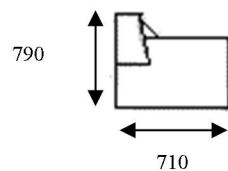

CHAIR

NOTE: AS EACH PIECE IS HAND CRAFTED IT IS POSSIBLE THAT MEASUREMENTS MAY VARY SLIGHTLY