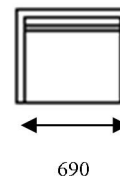

**LEGS:** - Solid Chrome

**AVAILABLE IN FABRIC AND LEATHER**

CHAIR

**NOTE: AS EACH PIECE IS HAND CRAFTED IT IS POSSIBLE THAT MEASUREMENTS MAY VARY SLIGHTLY**